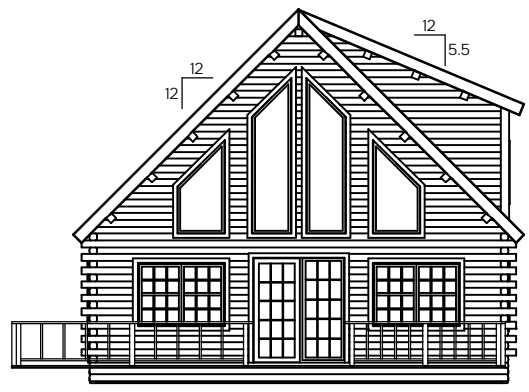

Moosehead Cedar Log Homes
441 Pritham Avenue
Greenville, ME 04441

FRONT ELEVATION

RIGHT ELEVATION

LEFT ELEVATION

REAR ELEVATION

MCLH Representative
Frank Myka
225 West Main St.
Wilmington, VT 05363
Ph. 802-464-7609